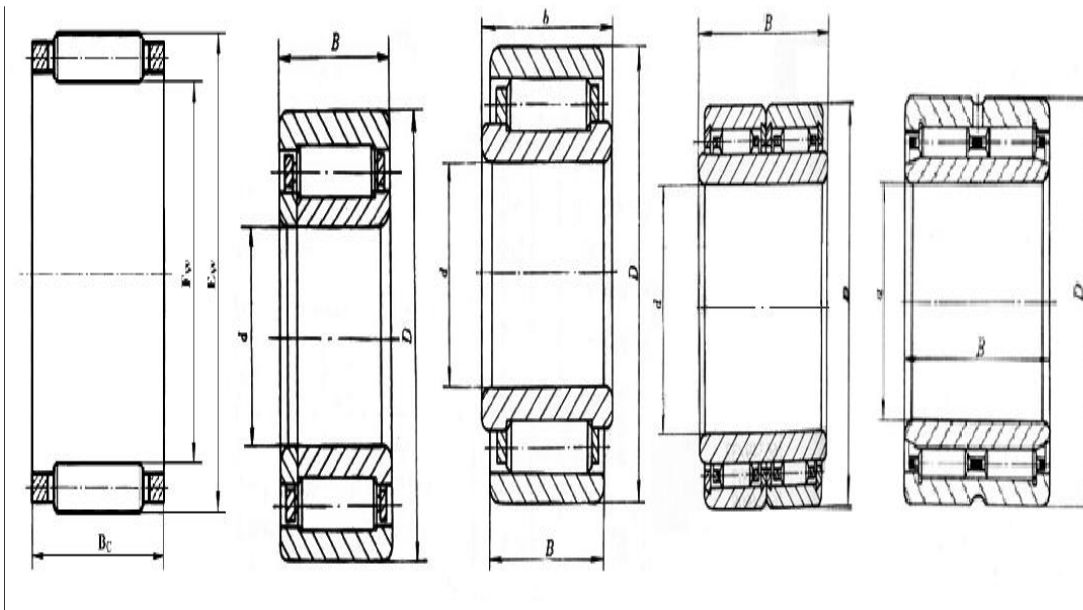

Needle Roller Bearing

Bearing Number	Boundary dimensions(mm)			Bearing Number	Boundary dimensions(mm)		
	Fw	D	C		Fw	D	C
Drawn cup needle roller bearings				HK19X27X16	19	27	16
				HK2010	20	26	10
HK Series				HK2011	20	26	11
HK0408TN	4	8	8	HK2012	20	26	12
HK0509	5	9	9	HK2014	20	26	14
HK1614	16	22	14	HK2016	20	26	16
HK1616	16	22	16	HK2018	20	26	18
HK1617	16	22	17	HK2020	20	26	20
HK1622	16	22	22	HK2025	20	26	25
HK16X21X06	16	21	6	HK2030	20	26	30
HK16X21X09	16	21	9	HK20X27X18	20	27	18
HK1712	17	23	12	HK20X27X20	20	27	20
HK1714	17	23	14	HK20X27X30	20	27	30
HK1716	17	23	16	HK20X28X16	20	28	16
HK1718	17	23	18	HK20X29X18	20	29	18
HK17X21.5X15	17	21.5	15	HK2210	22	28	10
HK17X24X15	17	24	15	HK2212	22	28	12
HK17X25X14	17	25	14	HK2216	22	28	16
HK17X25X15.5	17	25	15.5	HK2220	22	28	20
HK17X25X18	17	25	18	HK2230	22	28	30
HK17X25X18-RS	17	25	18	HK22X28X7.5TN	22	28	7.5
HK1812	18	24	12	HK22X29X25	22	29	25
HK1816	18	24	16	HK22X29X30	22	29	30